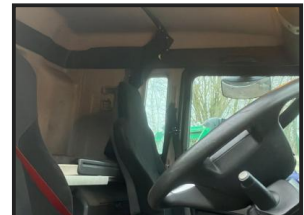

HARTLEY'S COMMERCIALS

Quality Commercial Vehicle Sales

MAN T65 26.320

£POA

MAN 6 X 2 , 26 ton curtainsider with automatic gearbox and sleeper cab. Shipping and delivery to port is available. Any other questions please enquire.

Product Details

Category/Type	Rigids
Make	MAN
Model	T65 26.320
Year	2008
Hours	-

Draycott Crossroad, Brookhouses, Cheadle, Stoke-On-Trent, ST10 2NP

Tel: +44 1538 753640

www.hartley-commercials.co.uk info@hartley-commercials.co.uk