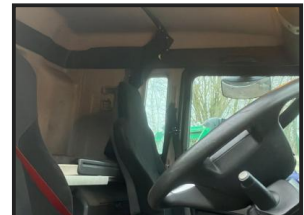

### £POA

MAN 6 X 2 , 26 ton curtainsider with automatic gearbox and sleeper cab. Shipping and delivery to port is available. Any other questions please enquire.