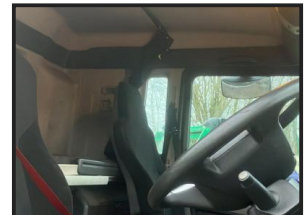

HARTLEY'S COMMERCIALS

Quality Commercial Vehicle Sales

MAN T65 26.320

£POA

MAN 6 X 2 , 26 ton curtainsider with automatic gearbox and sleeper cab. Shipping and delivery to port is available. Any other questions please enquire.