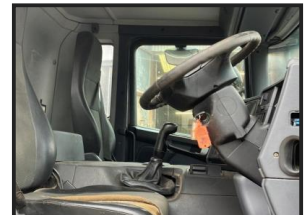

scania p360

£POA

Scania P360 tipper, 32 ton, 8 X 4, with day cab, manual gearbox and spring suspension. Shipping and delivery to port is available. Any other questions please enquire.

Product Details

| Product Details | |
|----------------------|---------------|
| Category/Type | Tipper |
| Make | scania |
| Model | p360 |
| Year | 2012 |
| Hours | - |