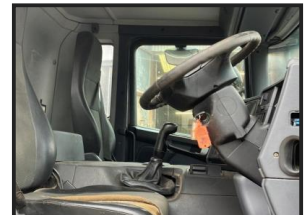

scania p360

£POA

Scania P360 tipper, 32 ton, 8 X 4, with day cab, manual gearbox and spring suspension. Shipping and delivery to port is available. Any other questions please enquire.

Product Details

Product Details	
Category/Type	Tipper
Make	scania
Model	p360
Year	2012
Hours	-