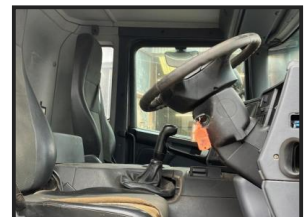

scania p360

£POA

Scania P360 tipper, 32 ton, 8 X 4, with day cab, manual gearbox and spring suspension. Shipping and delivery to port is available. Any other questions please enquire.

Product Details

Product Details	
Category/Type	Tipper
Make	scania
Model	p360
Year	2012
Hours	-